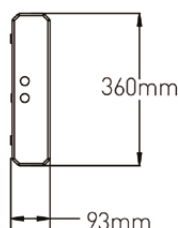

Antal armaturer per säkring	B10	B16	C10	C16
SPORT80ED	10	16	16	27
SPORT100ED	10	16	16	27
SPORT150ED	5	8	8	13
SPORT200ED	5	8	8	13

E-nummer	Typ	Beskrivning	Output	Sockel	Kg	Ljusflöde	Styrning
Sport							
72 167 00	SPORT80ED	SPORT 80W/840 DALI	80W	LED	14,0	9640 lm	DALI
72 167 01	SPORT100ED	SPORT 100W/840 DALI	100W	LED	14,0	11430 lm	DALI
72 167 02	SPORT150ED	SPORT 150W/840 DALI	150W	LED	14,0	17110 lm	DALI
72 167 03	SPORT200ED	SPORT 200W/840 DALI	200W	LED	14,0	21620 lm	DALI