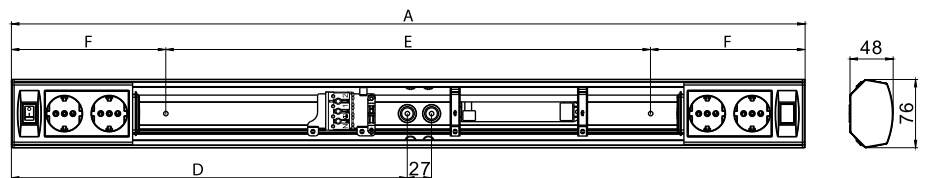

Snro	Tyyppi	Tuotenimi	Kanta	Kg	A	D	E	F	Valovirta
ALH122 LED DW - 2-osaisella pistorasialla ja kytkimellä, harmaa									
41 035 52	ALH122L450/DW	ALH122L450 LED 6W/830/840 DSO	LED	0,5	452	242	281	147	500 lm
41 035 53	ALH122L550/DW	ALH122L550 LED 9W/830/840 DSO	LED	0,6	552	292	352	160	850 lm
41 035 54	ALH122L750/DW	ALH122L750 LED 10W/830/840 DSO	LED	0,8	752	362	540	172	1000 lm
AL124 LED DW - 2x2-osaisella pistorasialla ja kytkimellä									
41 035 40	AL124L580/DW	AL124L580 LED 6W/830/840 2DSO	LED	0,7	584	239	282	151	500 lm
41 035 41	AL124L680/DW	AL124L680 LED 9W/830/840 2DSO	LED	0,8	684	303	354	165	850 lm
41 035 34	AL124L880/DW	AL124L880 LED 10W/830/840 2DSO	LED	1,0	884	441	540	172	1000 lm
41 035 37	AL124L1150/DW	AL124L1150 14W/830/840 2DSO	LED	1,1	1153	562	809	172	1500 lm
41 035 38	AL124L1460/DW	AL124L1460 20W/830/840 2DSO	LED	1,5	1464	717	1120	172	2300 lm

AL122